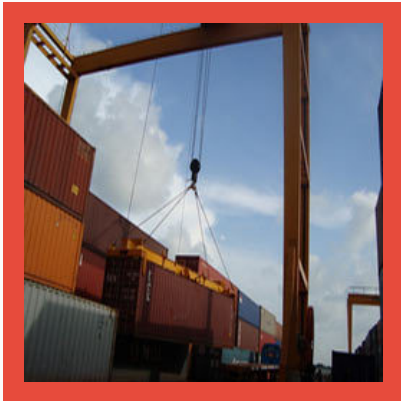

Goliath Cranes

About Us

Incepted in the year 1987, **Atlas Crane** is one of the leading manufacturers, exporters and suppliers of material handling equipment such as cranes, hoists and winches. These include **Double Girder EOT Crane, Double Girder Hot Crane, Single Girder EOT Crane, Underslung EOT Crane, Jib Crane and Gantry Crane**. Apart from this, we also offer **Single Girder Gantry Crane, Electric Hoist, Electric Winch, HOT Crane, Semi Gantry Crane, Hand Operated Jib Crane, Hoist, Winch and Container Handling Crane**.

Pillar Mounted Jib Crane

OTHER PRODUCTS:

JIB Cranes

Container Crane Lift

Container Handling Cranes

Industrial Winch

OTHER PRODUCTS:

Electric Hoist Cranes