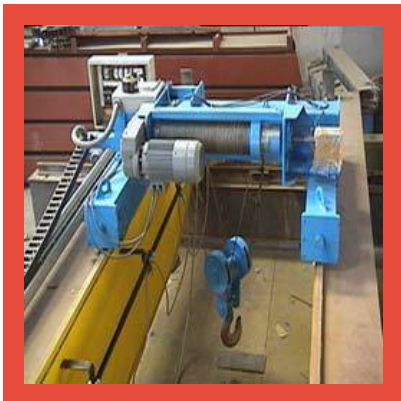

Double Girder EOT Cranes