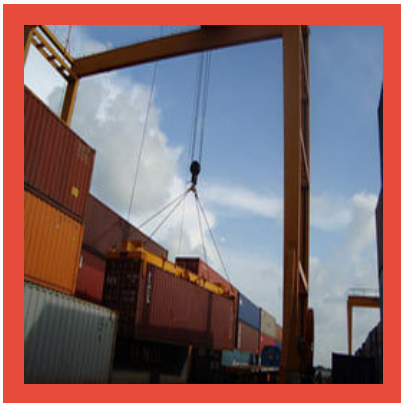

Goliath Cranes

About Us

Incepted in the year 1987, **Atlas Crane** is one of the leading manufacturers, exporters and suppliers of material handling equipment such as cranes, hoists and winches. These include **Double Girder EOT Crane, Double Girder Hot Crane, Single Girder EOT Crane, Underslung EOT Crane, Jib Crane and Gantry Crane**. Apart from this, we also offer **Single Girder Gantry Crane, Electric Hoist, Electric Winch, HOT Crane, Semi Gantry Crane, Hand Operated Jib Crane, Hoist, Winch and Container Handling Crane**.

Pillar Mounted Jib Crane

OTHER PRODUCTS:

JIB Cranes

Container Crane Lift

Container Handling Cranes

Industrial Winch

OTHER PRODUCTS:

Electric Hoist Cranes